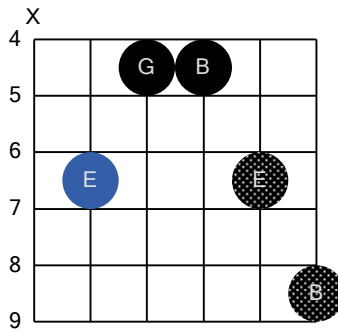

E minor (Guitar Open D Tuning)

E minor (Guitar Open D Tuning)