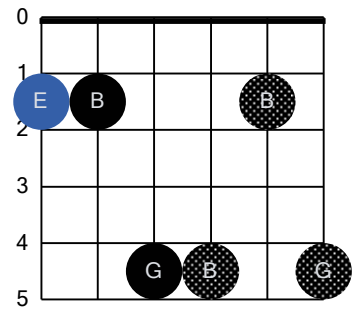

E minor (Guitar Open D Tuning)

E minor (Guitar Open D Tuning)