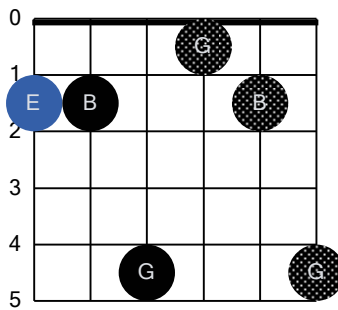

E minor (Guitar Open D Tuning)

E minor (Guitar Open D Tuning)