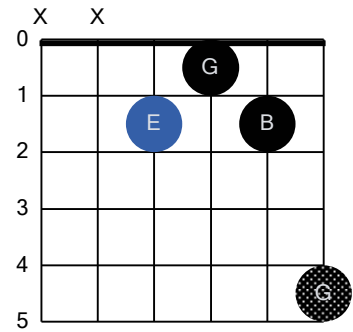

E minor (Guitar Open D Tuning)

E minor (Guitar Open D Tuning)