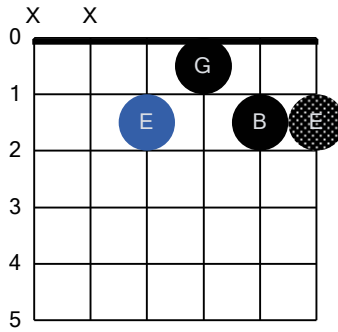

E minor (Guitar Open D Tuning)

E minor (Guitar Open D Tuning)