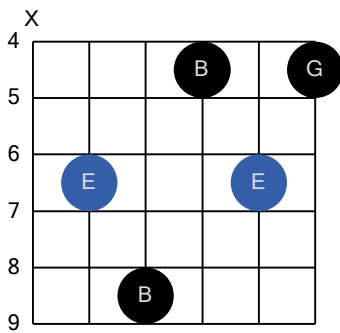

E minor (Guitar Open D Tuning)

E minor (Guitar Open D Tuning)