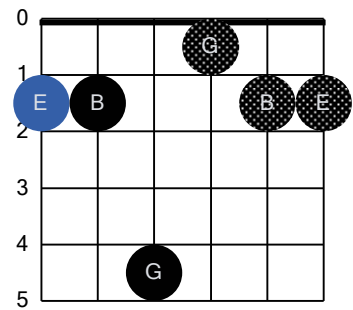

E minor (Guitar Open D Tuning)

E minor (Guitar Open D Tuning)