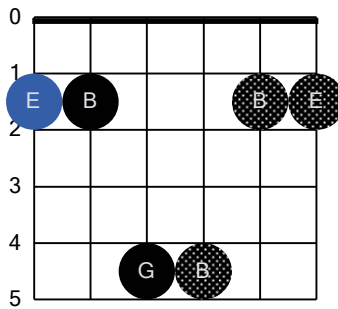

E minor (Guitar Open D Tuning)

E minor (Guitar Open D Tuning)