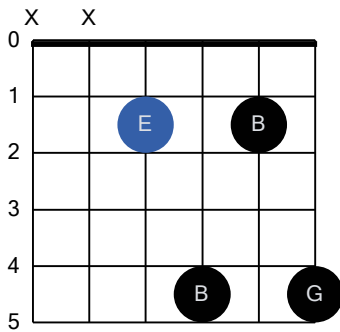

E minor (Guitar Open D Tuning)

E minor (Guitar Open D Tuning)