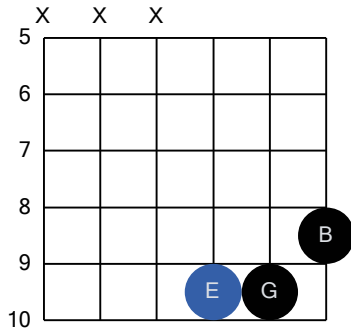

E minor (Guitar Open D Tuning)

E minor (Guitar Open D Tuning)