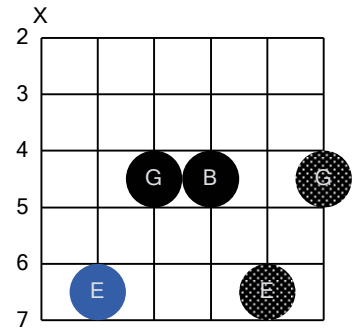

E minor (Guitar Open D Tuning)

E minor (Guitar Open D Tuning)