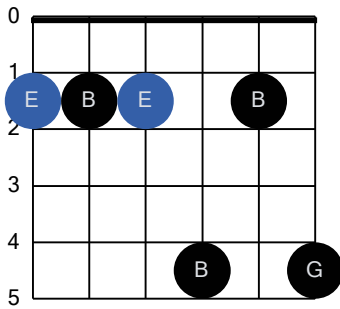

E minor (Guitar Open D Tuning)

E minor (Guitar Open D Tuning)